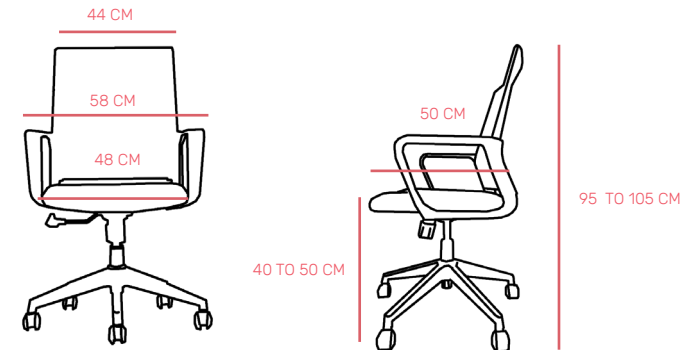

## ALEXIS OFFICE CHAIR

Think classic when you think Alexis. This staple of office furniture has an adjustable seating height to create a working environment that suits you, alongside a fixed armrest position to support ideal sitting positions. Slick Gray & Classic Black Finishes available.

### FEATURES

- Dimensions (cm): 105H X 48W X 58D
- Black frame chair with black breathable mesh material on the backrest
- Black padded seat Polypropylene + GF frame
- Fixed armrest
- High density sponge seat
- Nylon base
- Adjustable height and tilt mechanisms
- Grade-4 Gas lift designed to support heavier weights and provide a greater level of stability

### DIMENSIONS

Seat height adjustment