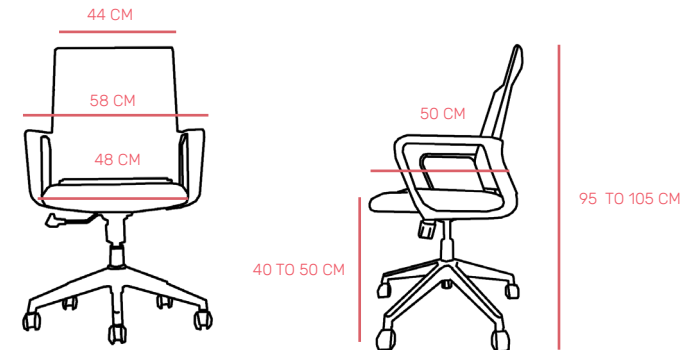

ALEXIS OFFICE CHAIR

ARENCO COMPOUND
WAREHOUSE NO.17,
DUBAI INVESTMENT PARK 1
DUBAI - UAE

☎ (+971) 4 327 2329
☎ (+971) 52 113 7119
✉ sales@prowork.ae
🌐 www.prowork.ae

proworkTM

ALEXIS OFFICE CHAIR

Think classic when you think Alexis. This staple of office furniture has an adjustable seating height to create a working environment that suits you, alongside a fixed armrest position to support ideal sitting positions. Slick Gray & Classic Black Finishes available.

FEATURES

- Dimensions (cm): 105H X 48W X 58D
- Black frame chair with black breathable mesh material on the backrest
- Black padded seat Polypropylene + GF frame
- Fixed armrest
- High density sponge seat
- Nylon base
- Adjustable height and tilt mechanisms
- Grade-4 Gas lift designed to support heavier weights and provide a greater level of stability

COLORS

DIMENSIONS

Seat height adjustment