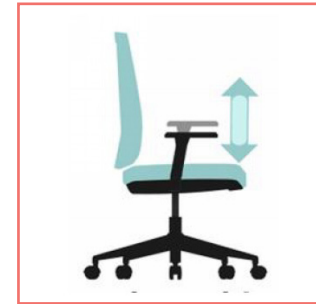

### FEATURES:

- Dimensions (cm): 125H X 55W X 65D
- Height Adjustable Cervical Headrest
- Height adjustable backrest with lumbar support Height adjustable armrest,
- Thermoplastic Polyurethane soft seat pad with molded foam to enhance the ergonomics of the chair Level 4 locking mechanism
- Seat height adjustable by grade 4 gas lift (Lifting stroke 100MM Black Nylon base ,static pressure bearing 1136 kg.
- BIFMA Certified 360° running nylon castors
- Polyester ProMesh stretched over both backrest and seat pad to maximize ventilation

### DIMENSIONS

# OUTSTANDING FEATURES

---

Seat height adjustment

Armrest height adjustment

Neck-rest height adjustment

Backrest can be tilted and locked at 4 positions

Tilting tension adjustment

Lumbar support height adjustment