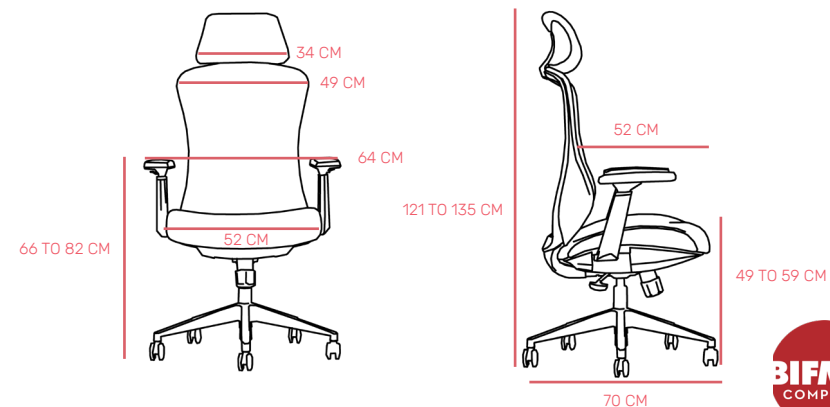

### FEATURES:

- Dimensions (cm): 125H X 55W X 65D
- Height Adjustable Cervical Headrest
- Height adjustable backrest with lumbar support Height adjustable armrest,
- Thermoplastic Polyurethane soft seat pad with molded foam to enhance the ergonomics of the chair Level 4 locking mechanism
- Seat height adjustable by grade 4 gas lift (Lifting stroke 100MM Black Nylon base ,static pressure bearing 1136 kg.
- BIFMA Certified 360° running nylon castors
- Polyester ProMesh stretched over both backrest and seat pad to maximize ventilation

### DIMENSIONS

# OUTSTANDING FEATURES

---

Seat height adjustment

Armrest height adjustment

Neck-rest height adjustment

Backrest can be tilted and locked at 4 positions

Tilting tension adjustment

Lumbar support height adjustment

## LUMBAR SUPPORT HEIGHT ADJUSTABLE

The lumbar support can be adjusted for height, max comfort seating height and maximum height

Backrest tilting degree