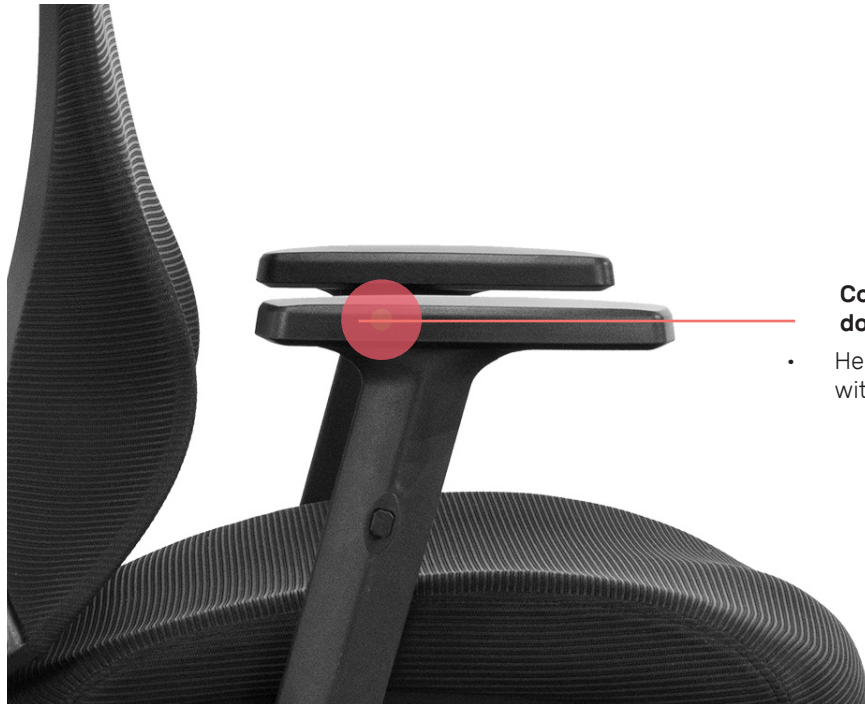

### FEATURES:

- Dimensions (cm): 125H X 55W X 65D
- Height Adjustable Cervical Headrest
- Height adjustable backrest with lumbar support Height adjustable armrest,
- Thermoplastic Polyurethane soft seat pad with molded foam to enhance the ergonomics of the chair Level 4 locking mechanism
- Seat height adjustable by grade 4 gas lift (Lifting stroke 100MM Black Nylon base ,static pressure bearing 1136 kg.
- BIFMA Certified 360° running nylon castors
- Polyester ProMesh stretched over both backrest and seat pad to maximize ventilation

# OUTSTANDING FEATURES

---

Seat height adjustment

Armrest height adjustment

Neck-rest height adjustment

Backrest can be tilted and locked at 4 positions

Tilting tension adjustment

Lumbar support height adjustment

## 2D ARMS

**Control armrest up and down adjustment**

- Height adjustable arms, with soft touch PU cap.

Armrest height adjustment

Height adjustable headrest

## LUMBAR SUPPORT HEIGHT ADJUSTABLE

The lumbar support can be adjusted for height, max comfort seating height and maximum height

Backrest tilting degree