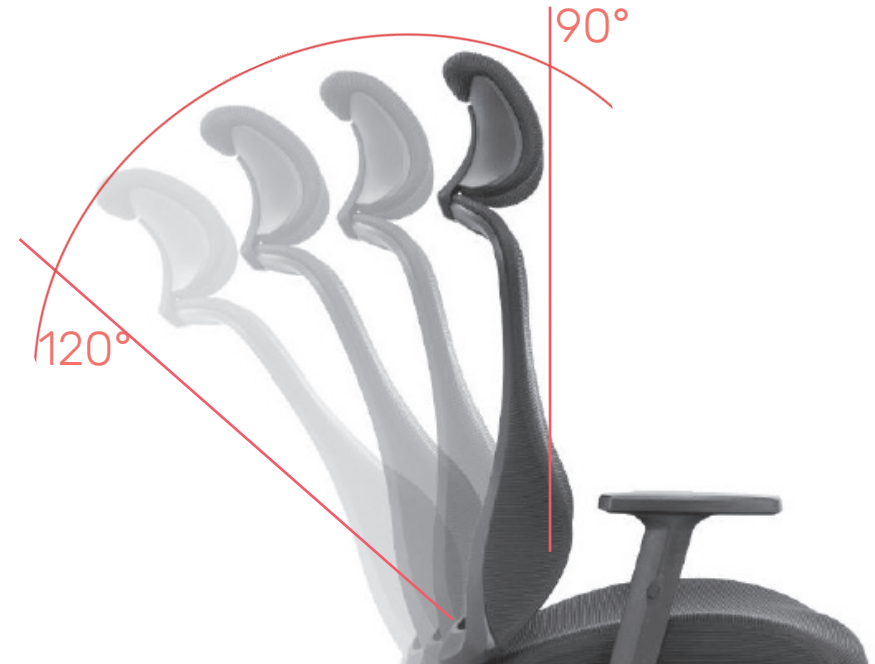

# OUTSTANDING FEATURES

---

Seat height adjustment

Armrest height adjustment

Neck-rest height adjustment

Backrest reclining

Tilting tension adjustment

Lumbar support height adjustment

## 2D ARMS

### Control armrest up and down adjustment

- Height adjustable arms, with soft touch PU cap.

Armrest height adjustment

Height adjustable headrest

## LUMBAR SUPPORT HEIGHT ADJUSTABLE

The lumbar support can be adjusted for height, max comfort seating height and maximum height

Backrest tilting degree