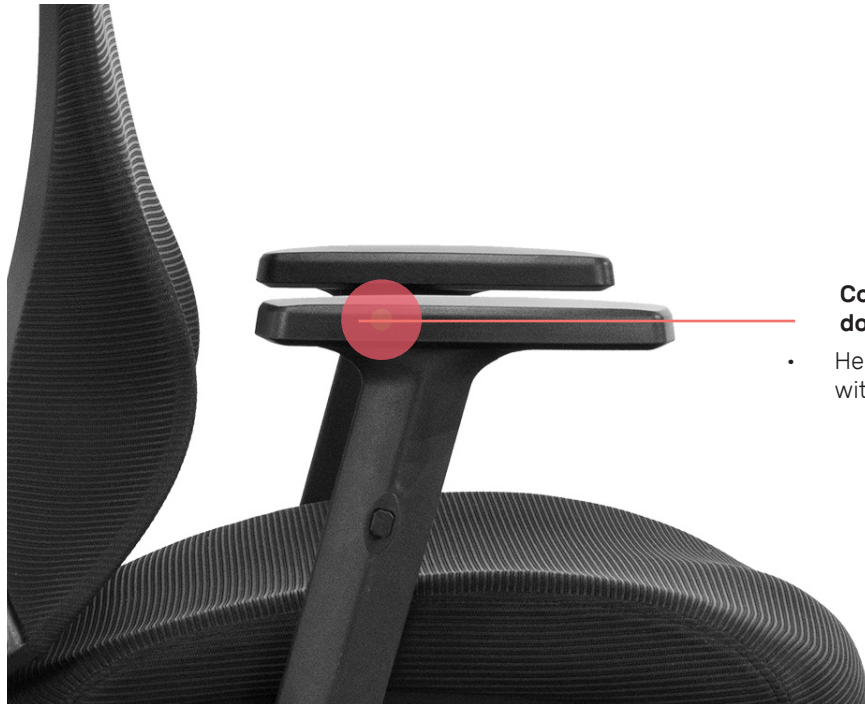

### FEATURES:

- Dimensions (cm): 125H X 55W X 65D
- Height Adjustable Cervical Headrest
- Height adjustable backrest with lumbar support Height adjustable armrest,
- Thermoplastic Polyurethane soft seat pad with molded foam to enhance the ergonomics of the chair Level 4 locking mechanism
- Seat height adjustable by grade 4 gas lift (Lifting stroke 100MM Black Nylon base ,static pressure bearing 1136 kg.
- BIFMA Certified 360° running nylon castors
- Polyester ProMesh stretched over both backrest and seat pad to maximize ventilation

# OUTSTANDING FEATURES

---

Seat height adjustment

Armrest height adjustment

Neck-rest height adjustment

Backrest reclining

Tilting tension adjustment

Lumbar support height adjustment

## 2D ARMS

## LUMBAR SUPPORT HEIGHT ADJUSTABLE

The lumbar support can be adjusted for height, max comfort seating height and maximum height

Backrest tilting degree