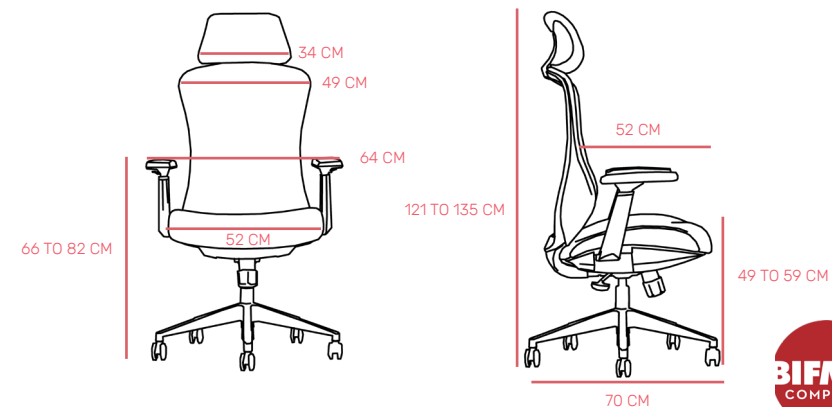

### FEATURES:

- Dimensions (cm): 125H X 55W X 65D
- Height Adjustable Cervical Headrest
- Height adjustable backrest with lumbar support Height adjustable armrest,
- Thermoplastic Polyurethane soft seat pad with molded foam to enhance the ergonomics of the chair Level 4 locking mechanism
- Seat height adjustable by grade 4 gas lift (Lifting stroke 100MM Black Nylon base ,static pressure bearing 1136 kg.
- BIFMA Certified 360° running nylon castors
- Polyester ProMesh stretched over both backrest and seat pad to maximize ventilation

### DIMENSIONS

# OUTSTANDING FEATURES

---

Seat height adjustment

Armrest height adjustment

Neck-rest height adjustment

Backrest reclining

Tilting tension adjustment

Lumbar support height adjustment

## LUMBAR SUPPORT HEIGHT ADJUSTABLE

The lumbar support can be adjusted for height, max comfort seating height and maximum height

Backrest tilting degree