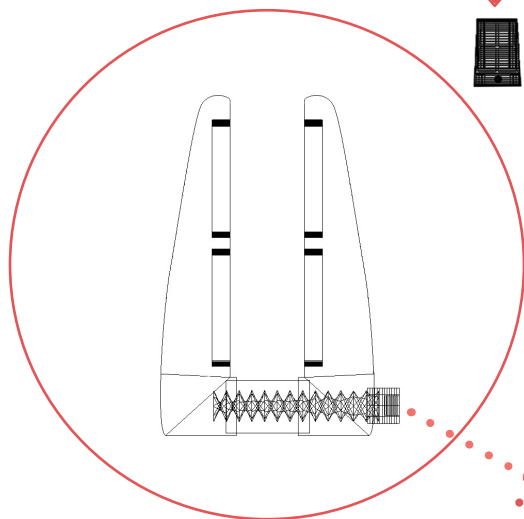

ACCESSORIES

PRIVACY PANEL

ASSEMBLY INSTRUCTIONS

INCLUDED

PANEL

CLAMP AND
SCREW

ARENCO COMPOUND
WAREHOUSE NO.17,
DUBAI INVESTMENT PARK 1
DUBAI - UAE

☎ (+971) 4 327 2329
☎ (+971) 52 113 7119
✉ sales@prowork.ae
🌐 www.prowork.ae

ASSEMBLY

1 STEP ONE

Set the clamp to the designated place to screw

(SCREW NOT INCLUDED)

2 STEP TWO

Place the panel and screw to tightened

INCLUDED

Shop the complete collection at prowork.ae