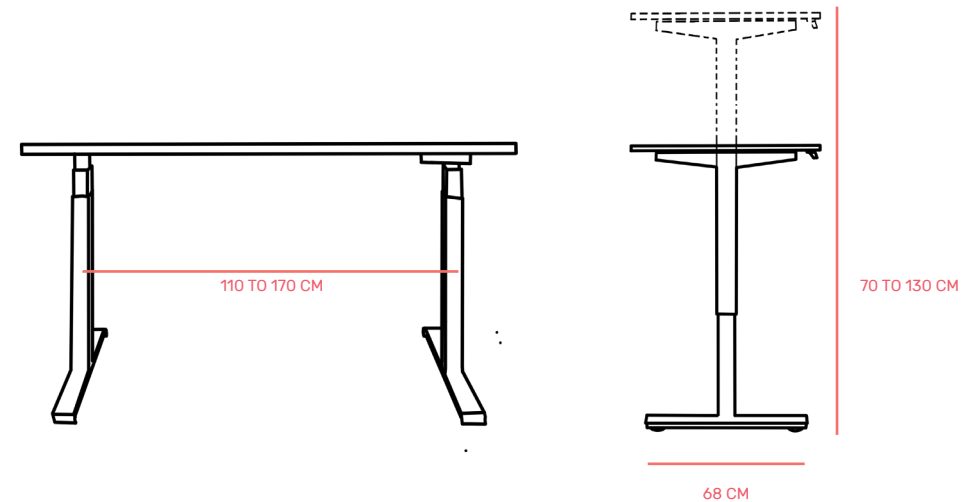

AVAILABLE TOP SIZES

140x70 cm

160x80 cm

180x80 cm

DIMENSIONS

CUSTOMIZED TOPS

Our material selection mirrors our environmental objectives, as we source them responsibly and sustainably, including materials like wood fiber. By adopting this approach, we ensure our products resonate with ecological sensibilities while satisfying the preferences of our environmentally aware clientele.

BLACK MATT

WHITE MATT

SIZE OPTIONS

DESK SIZE	WIDTH	FRAME SIZE
A	B	C
140	70	115
160	80	135
180	80	155

* UNIT IN CM

MEMORY PRESET

1) Move desk up or down by pressing the up/down arrows and get it to the desired height.