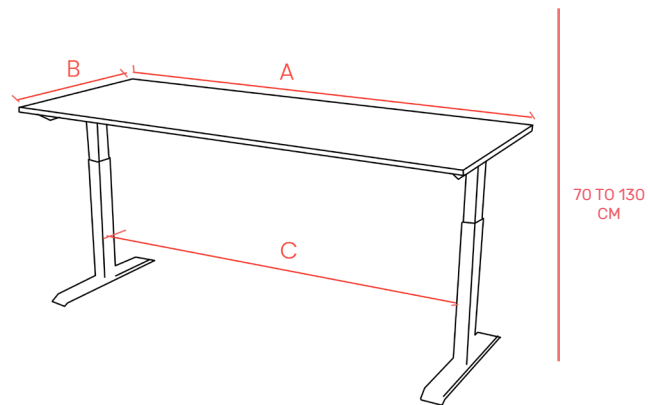

BLACK MATT

WHITE MATT

SIZE OPTIONS

DESK SIZE	WIDTH	FRAME SIZE
A	B	C
140	70	115
160	80	135
180	80	155

* UNIT IN CM

MEMORY PRESET

1) Move desk up or down by pressing the up/down arrows and get it to the desired height.

2) Keep the 'M' button pressed for 5 seconds until the numbers flash

3) Press any of the presets (1/2/3/4) that you would like to save this height on.

Done!