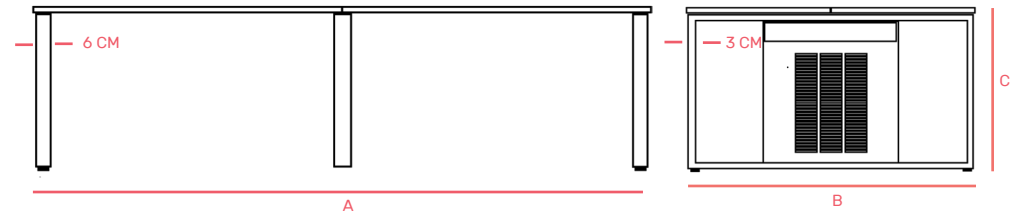

TOP SIZES

240x120 cm

280x140 cm

SIZE OPTIONS

DESK SIZE	WIDTH	HEIGHT
A	B	C
238	118	72.5
278	138	72.5

* UNIT IN CM

*FRAME OUTLINE

CUSTOMIZED TOPS