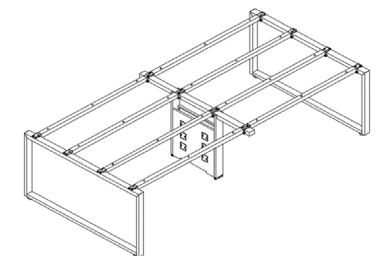

TOP SIZES

240x120 cm

280x140 cm

SIZE OPTIONS

DESK SIZE	WIDTH	HEIGHT
A	B	C
238	118	72.5
278	138	72.5

* UNIT IN CM

*FRAME OUTLINE

CUSTOMIZED TOPS