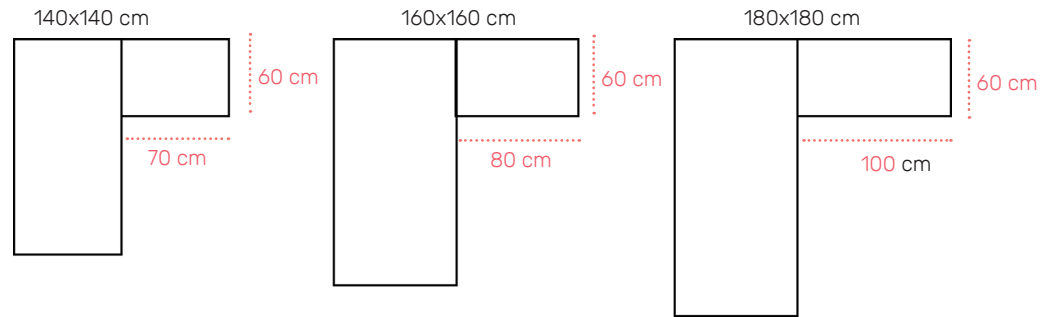

AVAILABLE TOP SIZES

DIMENSIONS