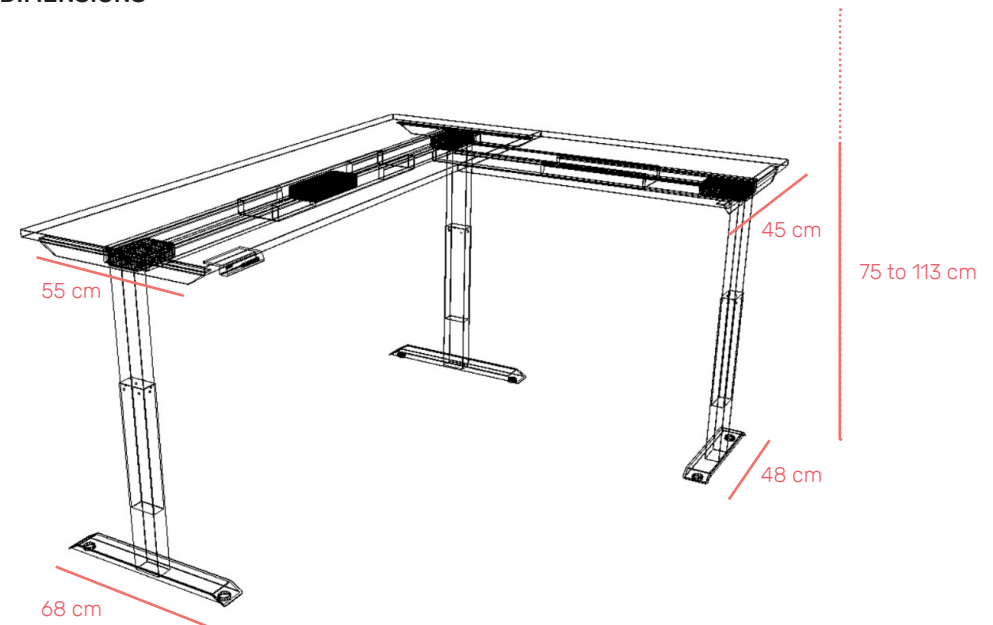

ELEVATE DESK

Experience the freedom to customize your desk height to fit your unique preferences and promote a healthier posture throughout the day. Whether you prefer to sit or stand while you work, our desks provide seamless adjustability, allowing you to switch between positions effortlessly. Take control of your comfort and optimize your workflow with our innovative solutions.

AVAILABLE TOP SIZES

DIMENSIONS