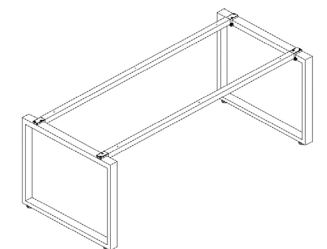

TOP SIZES

120x60 cm

140x70 cm

SIZE OPTIONS

DESK SIZE	WIDTH	HEIGHT
A	B	C
118	58	72.5
138	68	72.5

* UNIT IN CM

*FRAME OUTLINE

CUSTOMIZED TOPS