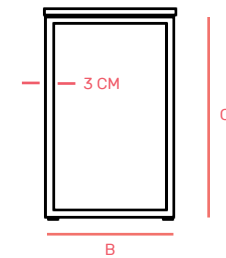

TOP SIZES

120x60 cm

140x70 cm

SIZE OPTIONS

DESK SIZE	WIDTH	HEIGHT
A	B	C
118	58	72.5
138	68	72.5

* UNIT IN CM

*FRAME OUTLINE

CUSTOMIZED TOPS