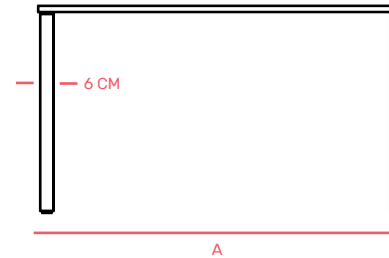

TOP SIZES

120x60 cm

140x70 cm

SIZE OPTIONS

DESK SIZE	WIDTH	HEIGHT
A	B	C
118	58	72.5
138	68	72.5

* UNIT IN CM

*FRAME OUTLINE

CUSTOMIZED TOPS