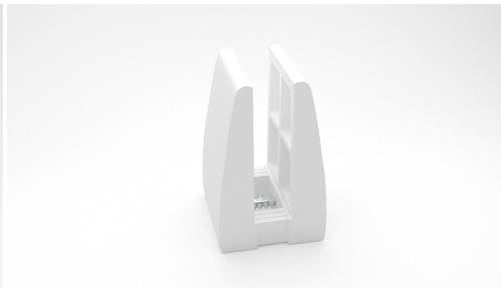

PRIVACY PANEL ACCESSORIES

Complete your office aesthetic with a touch of creativity. Explore our wide range of colors, each carefully selected to elevate your workspace. From vibrant and energetic tones to calm and sophisticated hues, our color options allow you to customize your office to match your unique style and brand identity.

COLORS

SIZES

100 X 30 CM

120 X 30 CM

DIMENSIONS

100 OR 120 CM

1.8 CM

30 CM