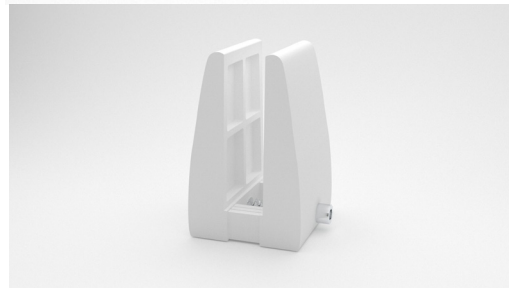

PRIVACY PANEL ACCESSORIES

Complete your office aesthetic with a touch of creativity. Explore our wide range of colors, each carefully selected to elevate your workspace. From vibrant and energetic tones to calm and sophisticated hues, our color options allow you to customize your office to match your unique style and brand identity.

COLORS

SIZES

100 X 30 CM

120 X 30 CM

DIMENSIONS

100 OR 120 CM

1.8 CM

30 CM