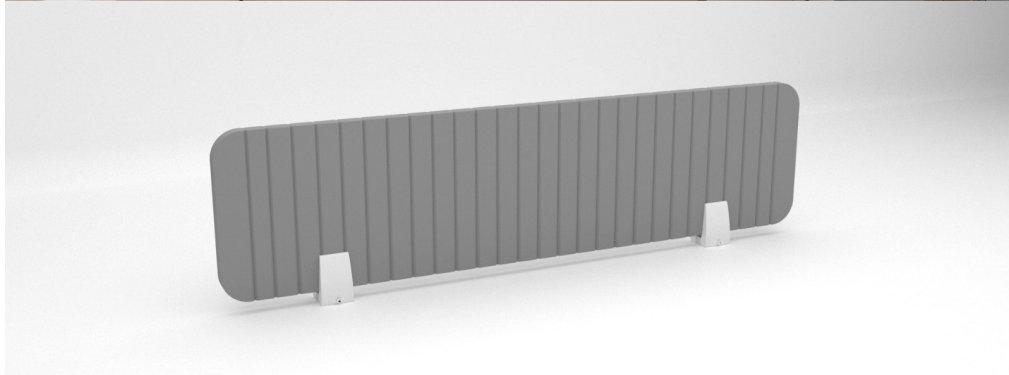

PRIVACY PANEL ACCESSORIES

Complete your office aesthetic with a touch of creativity. Explore our wide range of colors, each carefully selected to elevate your workspace. From vibrant and energetic tones to calm and sophisticated hues, our color options allow you to customize your office to match your unique style and brand identity.

COLORS

SIZES

100 X 30 CM

120 X 30 CM

DIMENSIONS

100 OR 120 CM

1.8 CM

30 CM