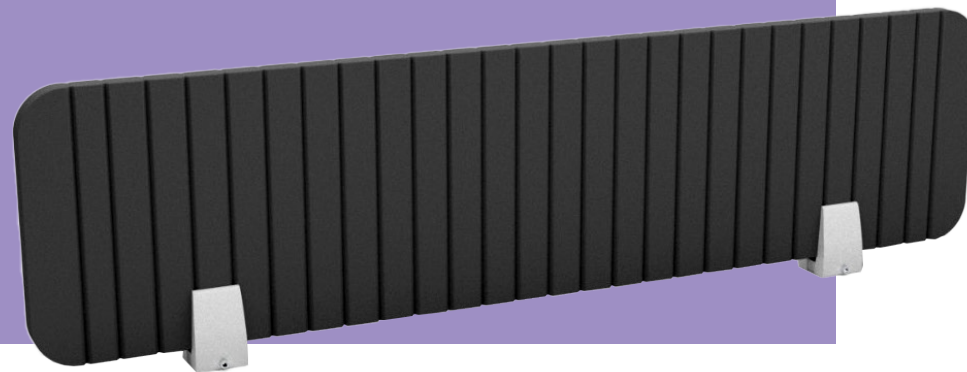

PRIVACY PANEL ACCESSORIES

ARENCO COMPOUND
WAREHOUSE NO.17,
DUBAI INVESTMENT PARK 1
DUBAI - UAE

☎ (+971) 4 327 2329
☎ (+971) 52 113 7119
✉ sales@prowork.ae
🌐 www.prowork.ae

prowork™